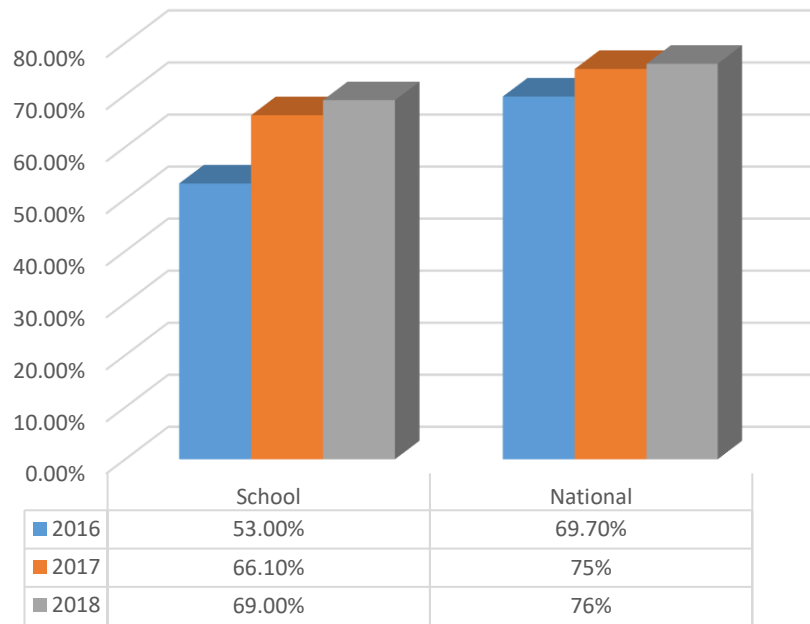

Castlechurch Primary School 2018 Key Stage 2 SATs Results

KS 2 Reading Test Results 2018
Achieving the Expected Standard

KS2 Reading Test Results 2018
Achieving a Higher Standard

KS2 Maths Test Results 2018 Achieving Expected Standard

KS2 Maths Test Results 2018 Achieving a Higher Standard

KS2 Writing Teacher Assessment 2018 Achieving the Expected Standard

KS2 Writing Teacher Assessment 2018 Working at Greater Depth

KS2 Grammar, Punctuation and Spelling Test Achieving the Expected Standard