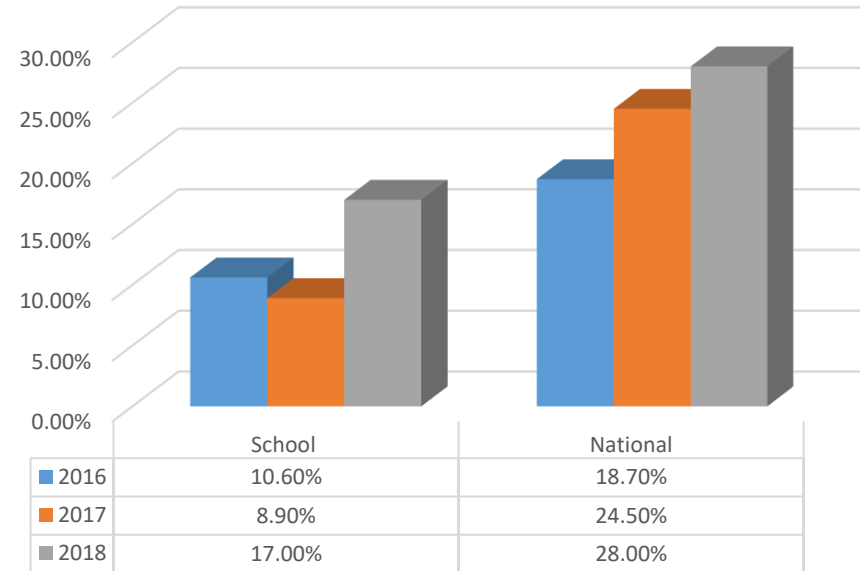

Castlechurch Primary School 2018 Key Stage 2 SATs Results

KS 2 Reading Test Results 2018
Achieving the Expected Standard

KS2 Reading Test Results 2018
Achieving a Higher Standard

KS2 Maths Test Results 2018 Achieving Expected Standard