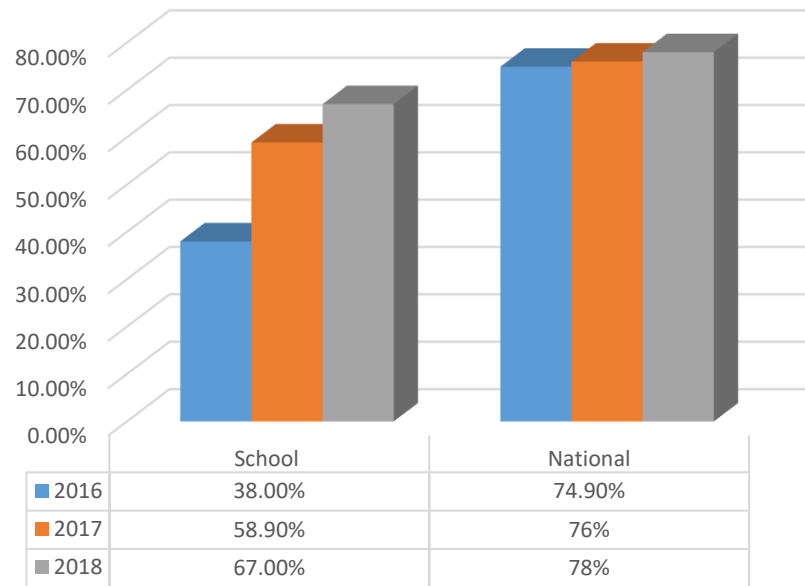

KS2 Writing Teacher Assessment 2018 Achieving the Expected Standard