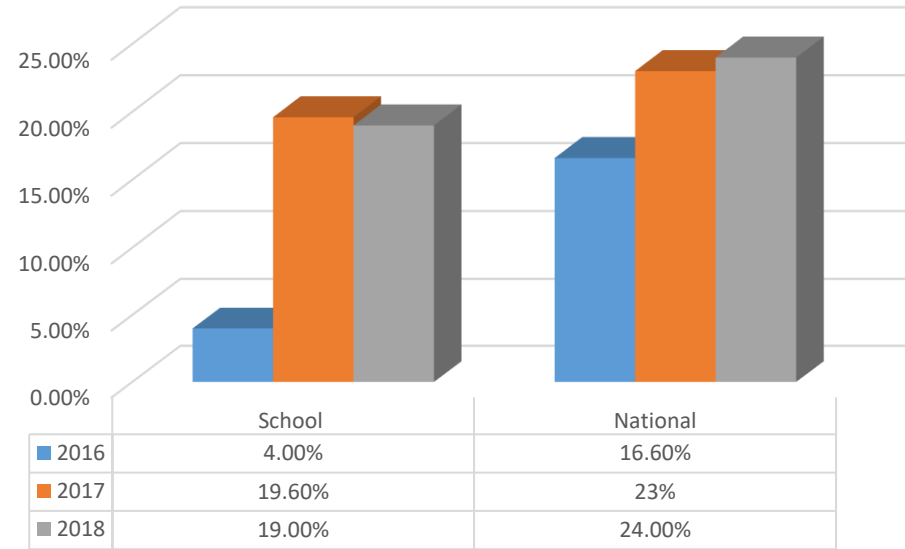

KS2 Maths Test Results 2018 Achieving a Higher Standard