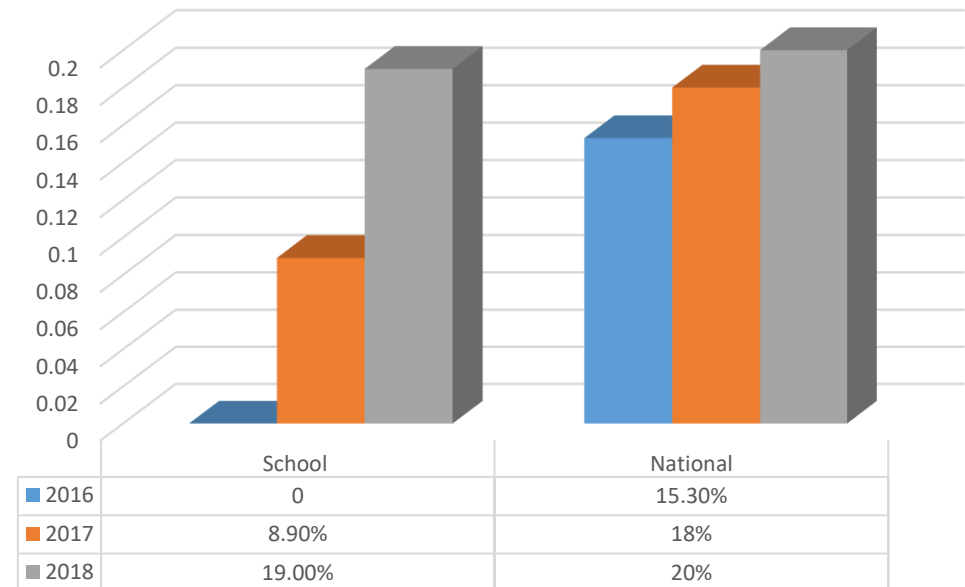

KS2 Writing Teacher Assessment 2018 Working at Greater Depth