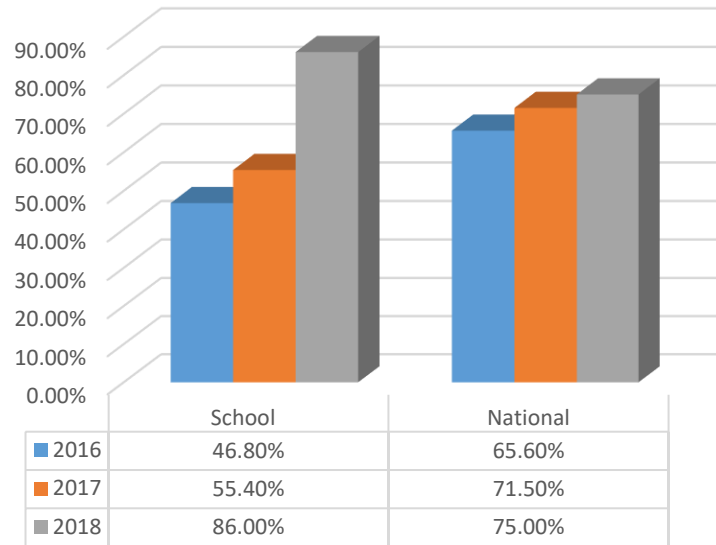

Castlechurch Primary School 2018 Key Stage 2 SATs Results

KS 2 Reading Test Results 2018
Achieving the Expected Standard

KS2 Reading Test Results 2018
Achieving a Higher Standard

KS2 Maths Test Results 2018 Achieving Expected Standard